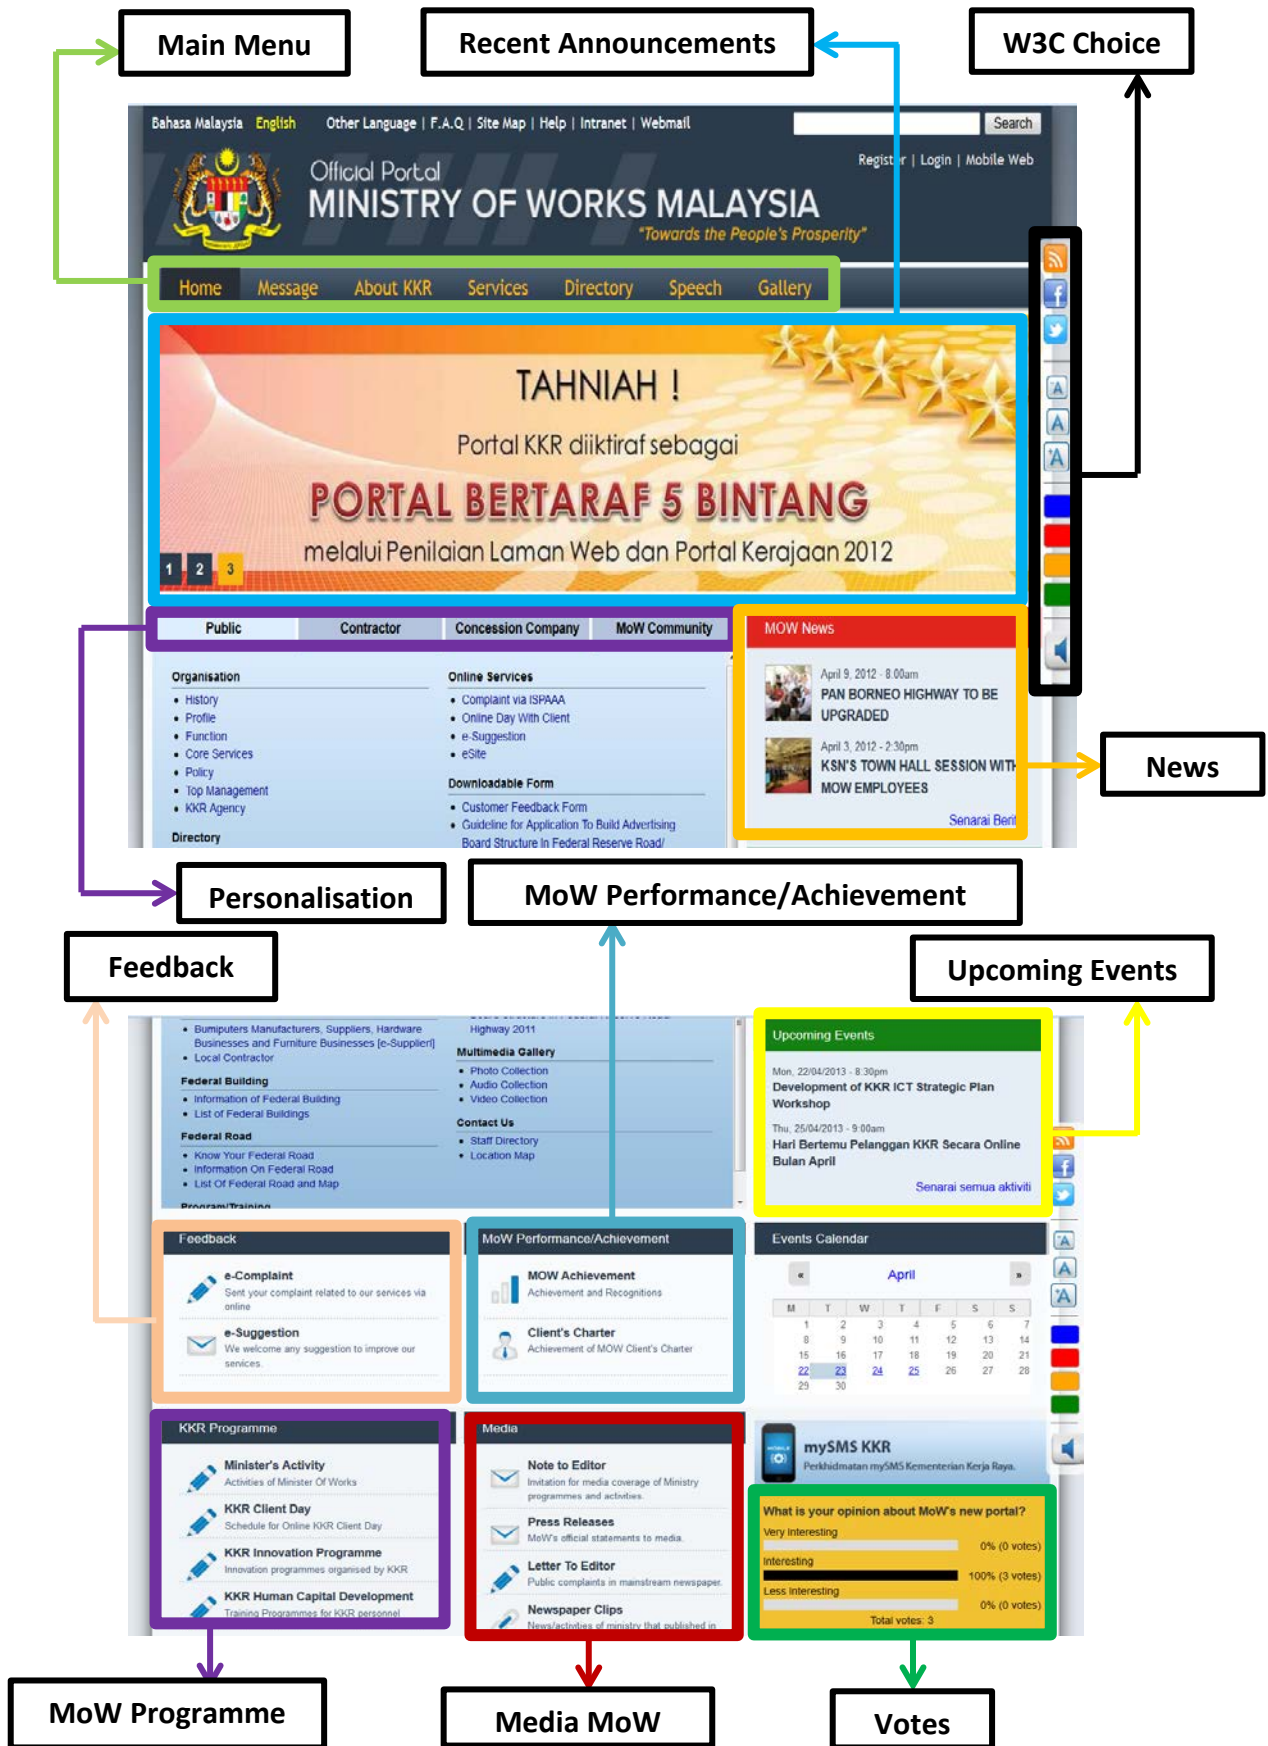

USING PORTAL OF MOW

W3C Choice

The option are:

- Background colour portal
- Text size
- Audio Application
- Links to social sites official Ministry of Works
- RSS Feed

Main Menu

The option are:

- Home
- Message
- About KKR
- Services
- Directory
- Speech
- Gallery

News

Contains the latest news on activities related to the Ministry of Works

Personalisation

Having 4 sections that divided to a specific user

Upcoming Events

Inform users about the activities that will be held

MoW Performance/Achievement

Inform users of performance and achievement Works Ministry from time to time

Feedback

Provides a facility for users to provide comments / complaints / suggestions on the Official Website of the Ministry of Works in this column

MoW Programme

Contain detailed information on the activities carried out by the Ministry of Works

Media MoW

Articles / Press Releases related to the Ministry of Public Works featured in this column

Votes

Voting space to allow users to give their views on a given issue