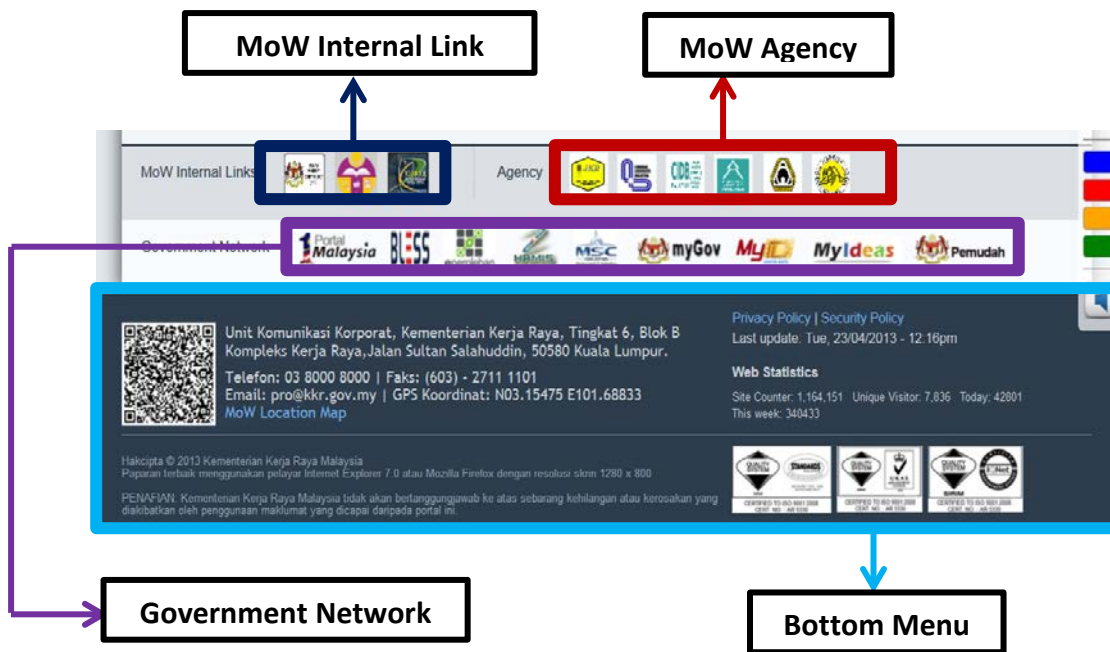

USING PORTAL OF MOW

W3C Choice

The option are:

- Background colour portal
- Text size
- Audio Application
- Links to social sites official Ministry of Works
- RSS Feed

Main Menu

The option are:

- Home
- Message
- About KKR
- Services
- Directory
- Speech
- Gallery

News

Contains the latest news on activities related to the Ministry of Works

Personalisation

Having 4 sections that divided to a specific user

Upcoming Events

Inform users about the activities that will be held

MoW Performance/Achievement

Inform users of performance and achievement Works Ministry from time to time

Feedback

Provides a facility for users to provide comments / complaints / suggestions on the Official Website of the Ministry of Works in this column